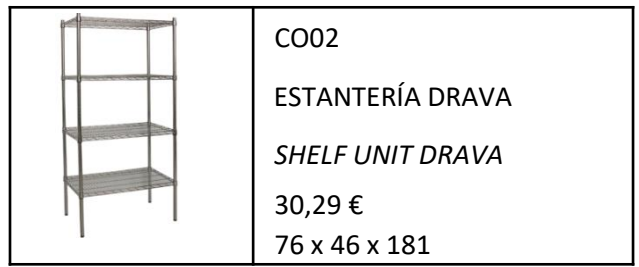

complementos / accessories Medidas/Measurements cm (ancho-fondo-alto/wide-deep-height)

100 x 50 x 100