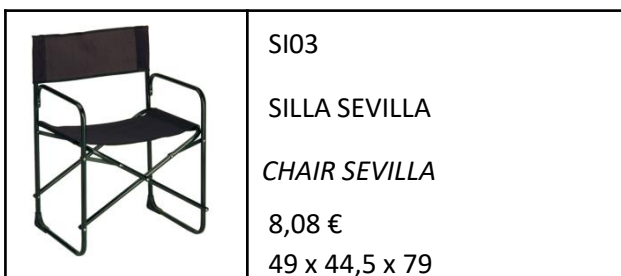

IFEMA
Feria de
Madrid

mobiliario
y complementos

furniture
and accessories

conjuntos de mobiliario / furniture packages

sillas / chairs Medidas/Measurements cm (ancho-fondo-alto/wide-deep-height)

sillas / chairs Medidas/Measurements cm (ancho-fondo-alto/wide-deep-height)

sillas / chairs Medidas/Measurements cm (ancho-fondo-alto/wide-deep-height)

SI18
SILLA BILBAO
CHAIR BILBAO
28,27 €
49 x 53 x 83

SI20
SILLA BRISTOL
CHAIR BRISTOL
24,24 €
59 x 54 x 85

SI21
SILLA EDIMBURGO
CHAIR EDIMBURGO
28,27 €
58 x 57 x 84