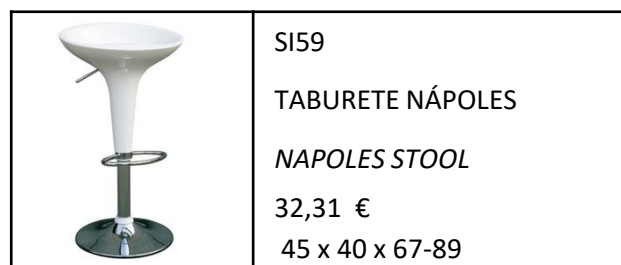

Taburetes / Stools chairs Medidas/Measurements cm (ancho-fondo-alto/wide-deep-height)