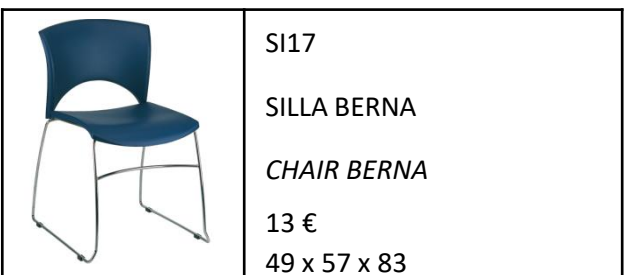

IFEMA
Feria de
Madrid

mobiliario
y complementos

furniture
and accessories

conjuntos de mobiliario / furniture packages

sillas / chairs Medidas/Measurements cm (ancho-fondo-alto/wide-deep-height)

sillas / chairs Medidas/Measurements cm (ancho-fondo-alto/wide-deep-height)

sillas / chairs Medidas/Measurements cm (ancho-fondo-alto/wide-deep-height)

SI18
SILLA BILBAO
CHAIR BILBAO
28,27 €
49 x 53 x 83

SI20
SILLA BRISTOL
CHAIR BRISTOL
24,24 €
59 x 54 x 85

SI21
SILLA EDIMBURGO
CHAIR EDIMBURGO
28,27 €
58 x 57 x 84

SI22
SILLA OSLO BLANCA
OSLO WHITE CHAIR
20,20€
44 x 46 x 80

SI23
SILLA OSLO NEGRA
OSLO BLACK CHAIR
20,20 €
44 x 46 x 80

SI24
SILLA PARIS
CHAIR PARIS
20,20 €
44 x 46 x 80

SI25
SILLA BUENOS AIRES
CHAIR BUENOS AIRES
32,31 €
45 x 47 x 80